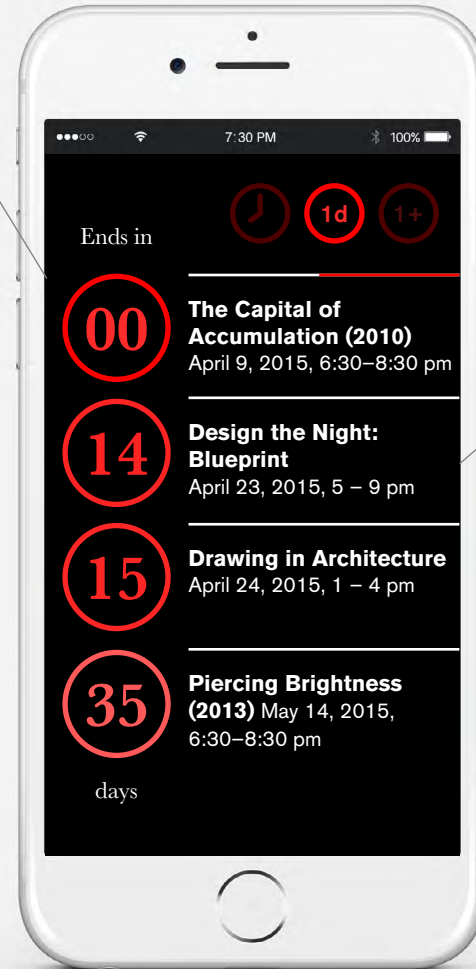

Loading Screen

-  All RISD Museum events
-  Events longer than 1 day
-  1 day events

List of all the RISD
Museum events

For 1 day show, % applies as duration of time, not with the duration of days.

The intensity of red represents how "urgent" to visit the museum. For example, if there are 14 days left, $100 - 14 = 86\%$ tint level would be apply.

List of one-day events

If the number exceeds 99, it eventually has 0% red tint with smaller type size.

132/149 days
88% passed

23/75 days
88% passed

27/114 days
23% passed

27/128 days
23% passed

List of long-term events

By sliding the event to left side, the user reserves a notification. Number and unit (days, hours, minutes) can be adjusted by the user.