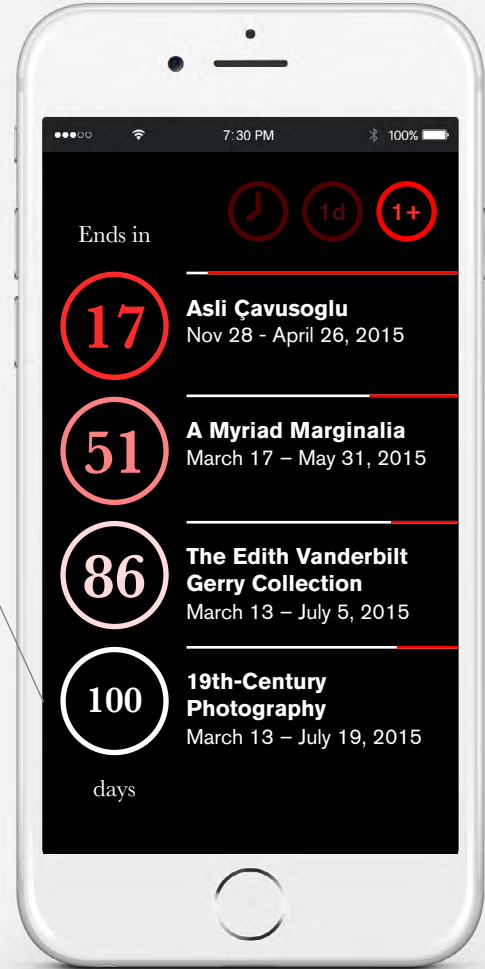

Loading Screen

-  All RISD Museum events
-  Events longer than 1 day
-  1 day events

List of all the RISD
Museum events

For 1 day show, % applies as duration of time, not with the duration of days.

The intensity of red represents how "urgent" to visit the museum. For example, if there are 14 days left, $100 - 14 = 86\%$ tint level would be apply.

List of one-day events

If the number exceeds 99, it eventually has 0% red tint with smaller type size.

132/149 days
88% passed

23/75 days
88% passed

27/114 days
23% passed

27/128 days
23% passed

List of long-term events

By sliding the event to left side, the user reserves a notification. Number and unit (days, hours, minutes) can be adjusted by the user.