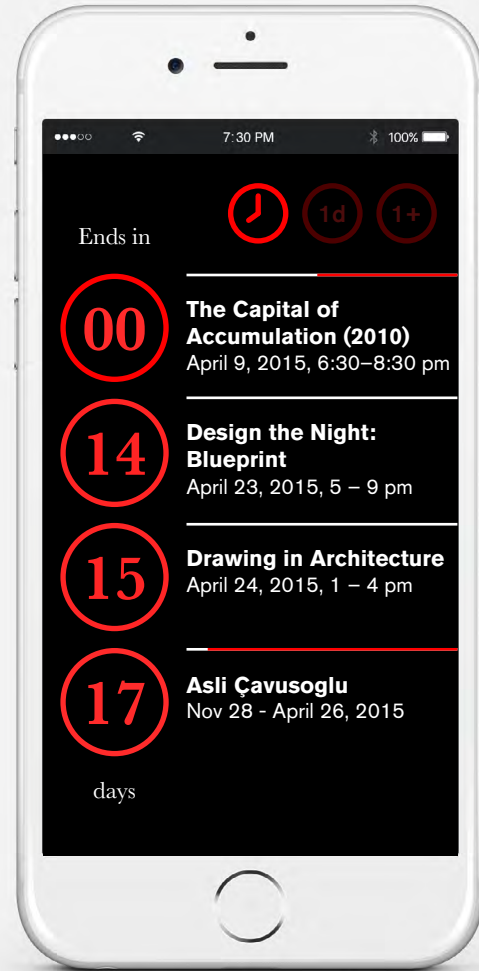

Loading Screen

-  All RISD Museum events
-  Events longer than 1 day
-  1 day events

List of all the RISD
Museum events

For 1 day show, % applies as duration of time, not with the duration of days.

The intensity of red represents how "urgent" to visit the museum. For example, if there are 14 days left, $100 - 14 = 86\%$ tint level would be apply.

List of one-day events

If the number exceeds 99, it eventually has 0% red tint with smaller type size.

132/149 days
88% passed

23/75 days
88% passed

27/114 days
23% passed

27/128 days
23% passed

List of long-term events

By sliding the event to left side, the user reserves a notification. Number and unit (days, hours, minutes) can be adjusted by the user.