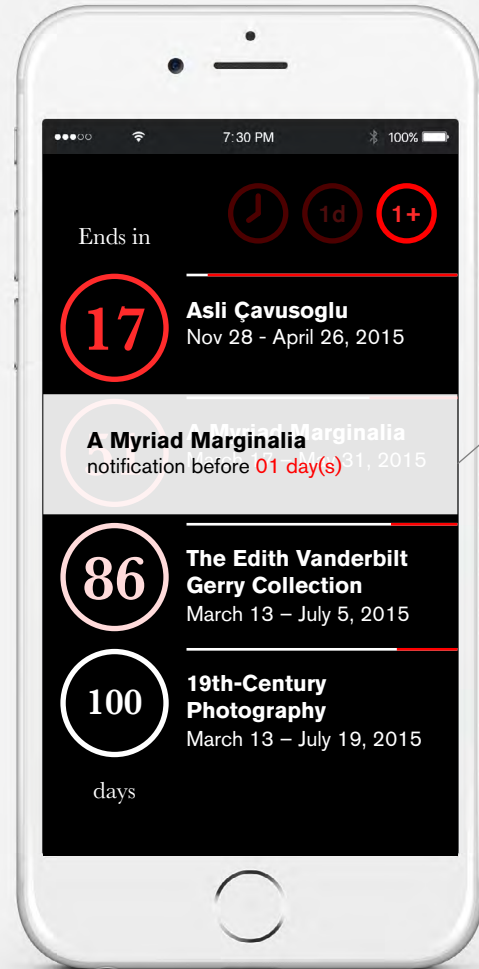

Loading Screen

-  All RISD Museum events
-  Events longer than 1 day
-  1 day events

List of all the RISD
Museum events

For 1 day show, % applies as duration of time, not with the duration of days.

The intensity of red represents how "urgent" to visit the museum. For example, if there are 14 days left, $100 - 14 = 86\%$ tint level would be apply.

List of one-day events

If the number exceeds 99, it eventually has 0% red tint with smaller type size.

132/149 days
88% passed

23/75 days
88% passed

27/114 days
23% passed

27/128 days
23% passed

List of long-term events

By sliding the event to left side, the user reserves a notification. Number and unit (days, hours, minutes) can be adjusted by the user.